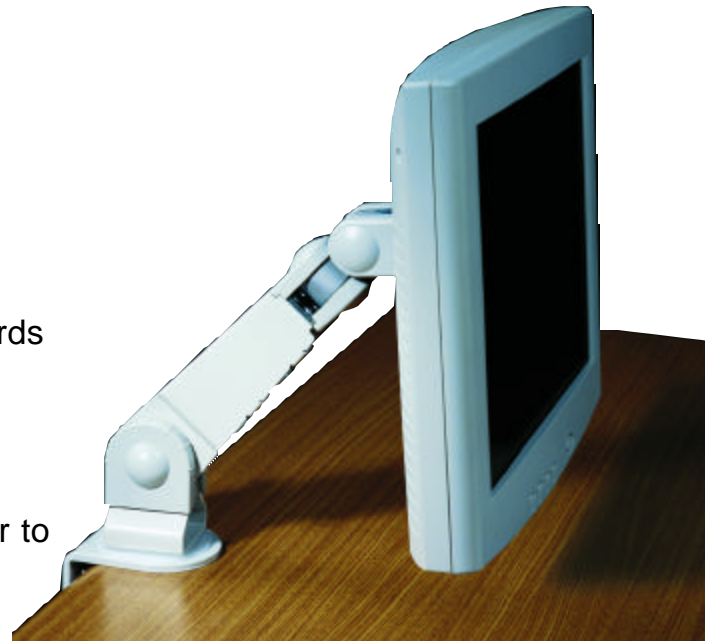

MARTIN YALE PRODUCT SPECIFICATION SHEET

Martin Yale Industries, Inc. • 251 Wedcor Avenue • Wabash, Indiana 46992 • Ph: 260.563.0641 • Fax: 260.563.4575

FLATSCREEN MONITOR ARMS

- Multiple adjustments allow for comfortable, ergonomic positioning
- Arm tilts up and down 180 degrees
- Arm also rotates, pivots left to right, and adjusts for height
- Accepts monitors up to 16 lbs.
- Mounting plate corresponds to VESA standards
- Cable management provided
- Available in wall mount (MA250) or desk clamp (MA240) models
- Model MA140 (not shown) allows the monitor to rotate up to 270 degrees and swivel left to right up to 180 degrees

SPECIFICATIONS:

<u>MODEL NUMBER</u>	<u>DESCRIPTION</u>	<u>UNIT DIMENSIONS</u>	<u>UNIT WEIGHT</u>	<u>*RETAIL PRICE</u>
MA250	Wall Mount Articulating Arm	5.75w x 18d x 5.5h	8.4 lbs.	\$119.95
MA240	Desk Clamp Articulating Arm	5.75w x 18d x 5.5h	8.4 lbs.	\$119.95
MA140	Wall Mount Adjustable Arm	4.5w x 4d x 4.5h	2.4 lbs.	\$69.95