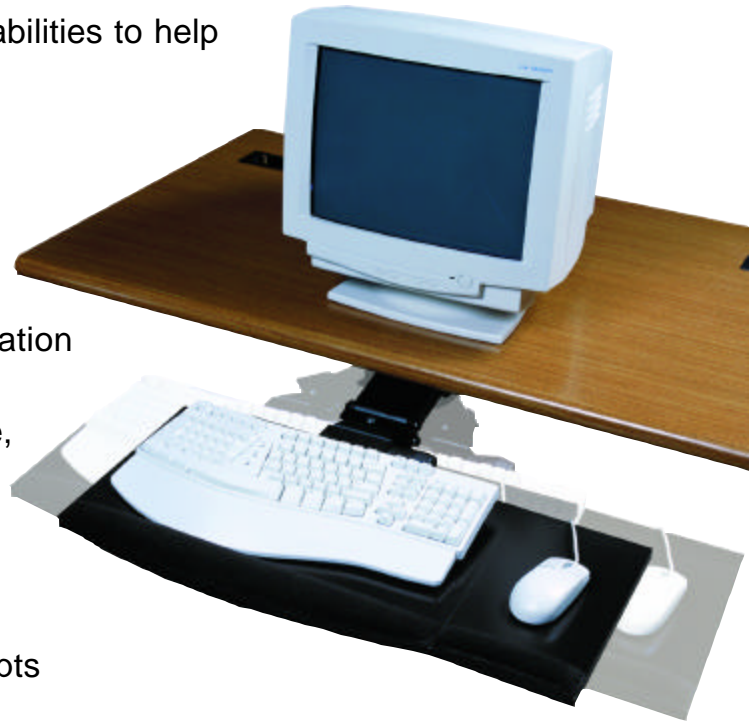

Ph: 260.563.0641
 Fax: 260.563.4575

ARTICULATING KEYBOARD ARM WITH DUAL SWIVEL

- Both platform and mechanism swivel independently, allowing the monitor and keyboard to remain parallel
- Offers superior ergonomic adjustment capabilities to help achieve a more comfortable workspace
- To adjust height, just lift and move the tray – no knobs or levers to mess with!
- Features an 8” height adjustment, 360 degree swivel, and a 30 degree positive / negative tilt range
- Height and tilt adjustments work in combination to help keep wrists straight while keying
- Glides in and out effortlessly on a 23” slide, ideal for corner applications
- Low profile design gives more leg room
- Includes soft-touch padded wrist rest for keyboard and mouse
- Spacious 28w x 12.5d wood platform accepts standard or ergonomic keyboards
- Mouse tray attaches on right or left side

SPECIFICATIONS:

<u>MODEL NUMBER</u>	<u>APPLICATION</u>	<u>COLOR</u>	<u>UNIT DIMENSIONS</u>	<u>UNIT WEIGHT</u>	<u>*RETAIL PRICE</u>
KA350	Keyboard/Mouse	Black	28w x 23d x 4.5h	17 lbs.	

Mead-Hatcher • 251 Wedcor Avenue • Wabash, Indiana 46992