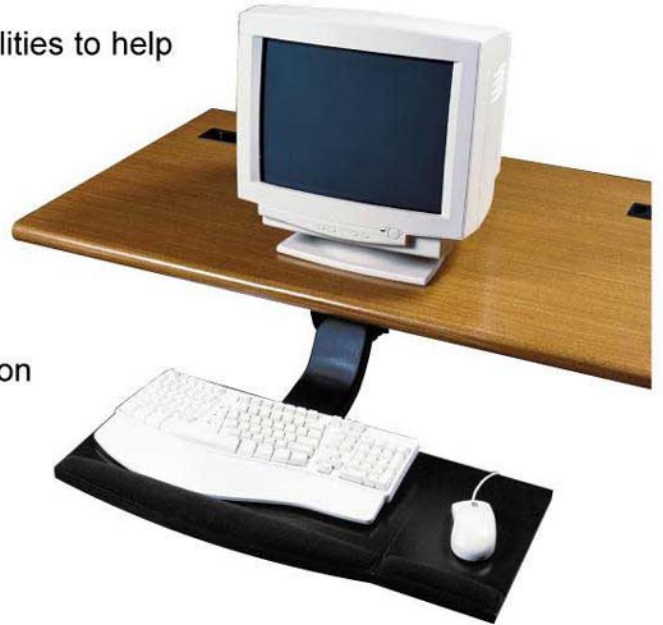

## LIFT-N-LOC™ SIT-STAND ARTICULATING KEYBOARD MANAGER

- Positions above the desktop for keying while standing, or below the desktop for keying while sitting
- Offers superior ergonomic adjustment capabilities to help achieve a more comfortable workspace
- To adjust height, just lift and move the tray – no knobs or levers to mess with!
- Features an 12" height adjustment (6" above or below the work surface), 360 degree swivel, and a 30 degree positive / negative tilt range
- Height and tilt adjustments work in combination to help keep wrists straight while keying
- Glides in and out effortlessly on a 21" slide, ideal for corner applications
- Low profile design gives more leg room
- Includes soft-touch padded wrist rest for keyboard and mouse
- Spacious 28w x 12.5d wood platform accepts standard or ergonomic keyboards
- Mouse tray attaches on right or left side

### SPECIFICATIONS:

<u>MODEL NUMBER</u>	<u>APPLICATION</u>	<u>COLOR</u>	<u>UNIT DIMENSIONS</u>	<u>UNIT WEIGHT</u>
<b>KA250</b>	Keyboard/Mouse	Black	28w x 21d x 4.5h	17 lbs.