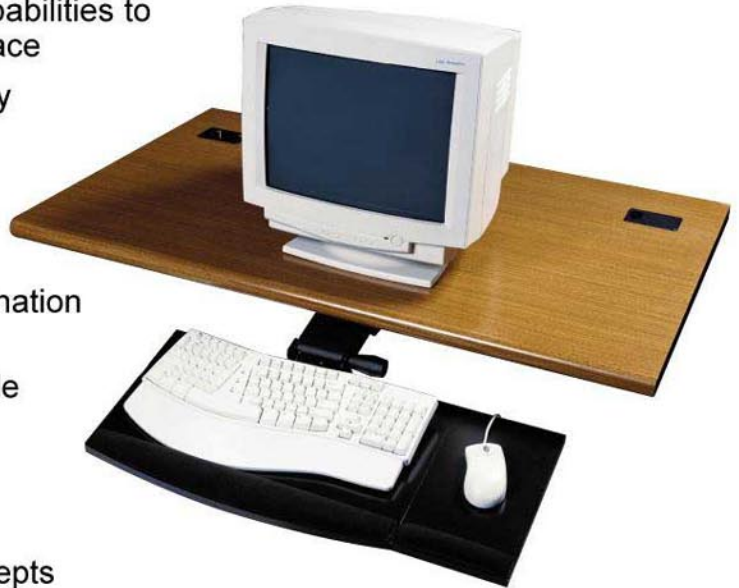

MARTIN YALE PRODUCT SPECIFICATION SHEET

Martin Yale Industries, Inc. • 251 Wedcor Avenue • Wabash, Indiana 46992 • Ph: 260.563.0641 • Fax: 260.563.4575

LIFT-N-LOC™ ARTICULATING KEYBOARD MANAGER

- Offers superior ergonomic adjustment capabilities to help achieve a more comfortable workspace
- To adjust height, just lift and move the tray – no knobs or levers to mess with!
- Features an 8" height adjustment, 360 degree swivel, and a 30 degree positive / negative tilt range
- Height and tilt adjustments work in combination to help keep wrists straight while keying
- Glides in and out effortlessly on a 17" slide
- Low profile design gives more leg room
- Includes soft-touch padded wrist rest for keyboard and mouse
- Spacious 28w x 12.5d wood platform accepts standard or ergonomic keyboards
- Mouse tray attaches on right or left side

SPECIFICATIONS:

<u>MODEL NUMBER</u>	<u>APPLICATION</u>	<u>COLOR</u>	<u>UNIT DIMENSIONS</u>	<u>UNIT WEIGHT</u>
KA150	Keyboard/Mouse	Black	28w x 17d x 3.5h	15 lbs.