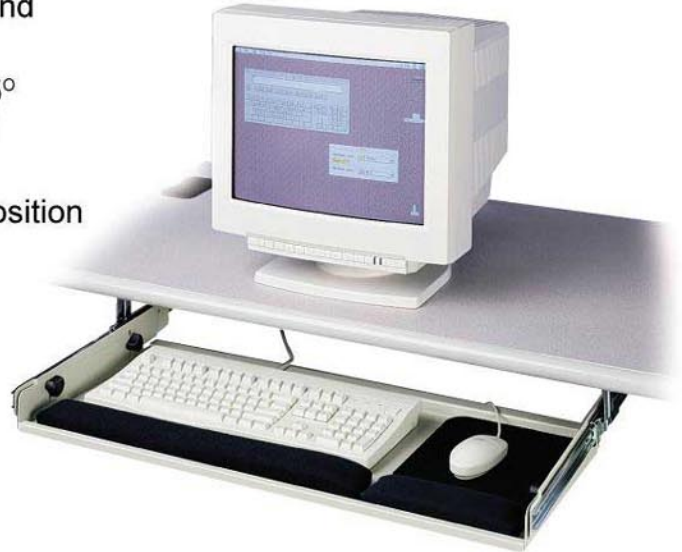

MARTIN YALE PRODUCT SPECIFICATION SHEET

Martin Yale Industries, Inc. • 251 Wedcor Avenue • Wabash, Indiana 46992 • Ph: 260.563.0641 • Fax: 260.563.4575

PREMIUM ADJUSTABLE KEYBOARD MANAGERS

- Extra-deep drawer accepts both standard and split-ergonomic style keyboards
- Features a 2¹/₄" height adjustment and a 15° positive/negative tilt range for individualized user comfort
- Drawer extends 11" and locks into keying position
- Smooth-glide ball bearing slides for easy drawer pullout
- Includes removable padded wrist rest
- Heavy-gauge, static dissipating steel construction

SPECIFICATIONS:

<u>MODEL NUMBER</u>	<u>APPLICATION</u>	<u>COLOR</u>	<u>UNIT DIMENSIONS</u>	<u>UNIT WEIGHT</u>	<u>UPC CODE</u>
22026	Keyboard	Pearl Gray	25.125" x 16" x 5"	9.8 lbs.	0-15086-22026-6
22030	Keyboard/Mouse	Pearl Gray	33.125w x 16d x 5h	12 lbs.	0-15086-22030-3
32030	Keyboard/Mouse	Black	33.125w x 16d x 5h	12 lbs.	0-15086-32030-0